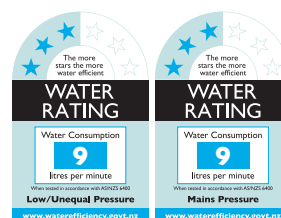

Aquatica NZ Limited

9 Saunders Place,
Avondale, Auckland.
Tel: 09-828 2068,
Fax: 09-828 2069
Email: info@aquatica.co.nz
or visit our website:
www.aquatica.co.nz