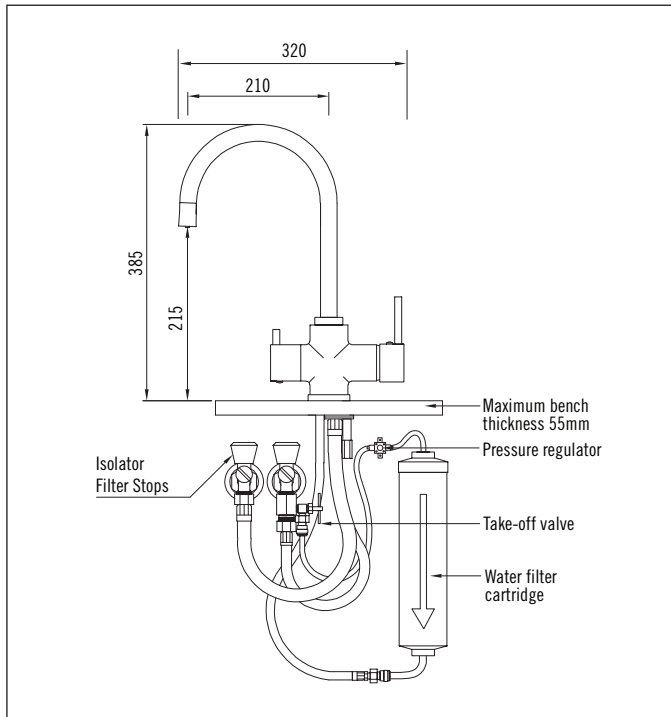

Gooseneck Sink Mixer with Water Filter

- Code: X1 SMWF
 Finish: Chrome
 Spout: Swivel 360°
 Outlet: Flow Guide or 8 l/min PCA
 Stainless Steel Inlet Hoses:
 Hot: I/D: 9.5mm Size: M16 x 1/2" BSP
 Length: 500mm
 Cold: I/D: 6.5mm Size: M12 x 1/2" BSP
 Length: 500mm
 Metal Base Ring supplied with O-ring seal Dia. 55mm
 Mounting Hardware: Studs: 1 x 8mm
 Nut: 11mm A/F
 Horseshoe Washer
 Installation Hole Diameter: Minimum: 40mm
 Maximum: 45mm
 Cartridge: Mondo 40K Plus Raised base
*Suitable for both equal and unequal pressures, minimum 50 kPa.
 Regulation must be used on the cold supply in unequal pressure systems.
 Mount at least 65mm away from wall to allow full travel of handle.*