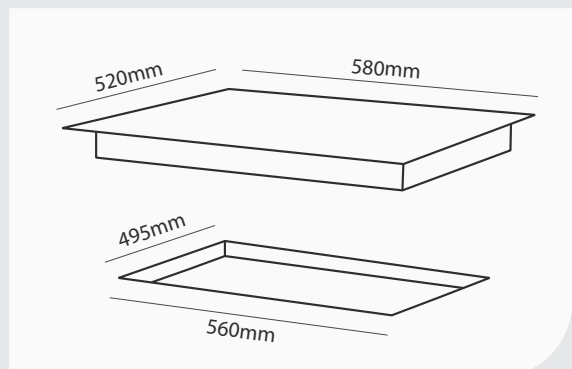

## 600MM GAS HOB 3 BURNER + WOK STAINLESS STEEL HO-6-6S-3GW

- Gas Hob
- Knob Control
- Ignition Automatic
- Jetting - LPG or Natural Gas
- Flame failure safety
- Easy Clean Surface
- Includes WOK Trivet
- 10A Electrical outlet