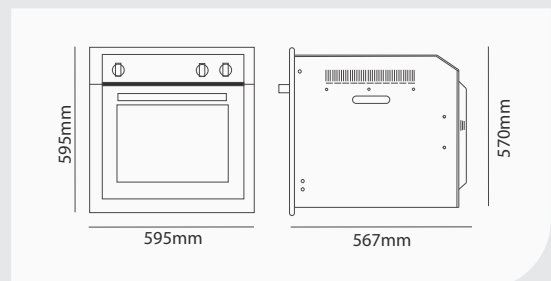

Our latest addition. Inspiring designs for New Zealand Kitchens.

600MM PYROLYTIC OVEN 13 FUNCTION STAINLESS STEEL PPOV-6S-PYRO-2

- 12 Functions
- 76L Capacity
- Electric Oven
- Touch Control
- Electronic Timer
- Digital Display
- Quad Glazed Door
- Child Lock
- Pyrolytic Function
- Energy Efficiency: European A-level