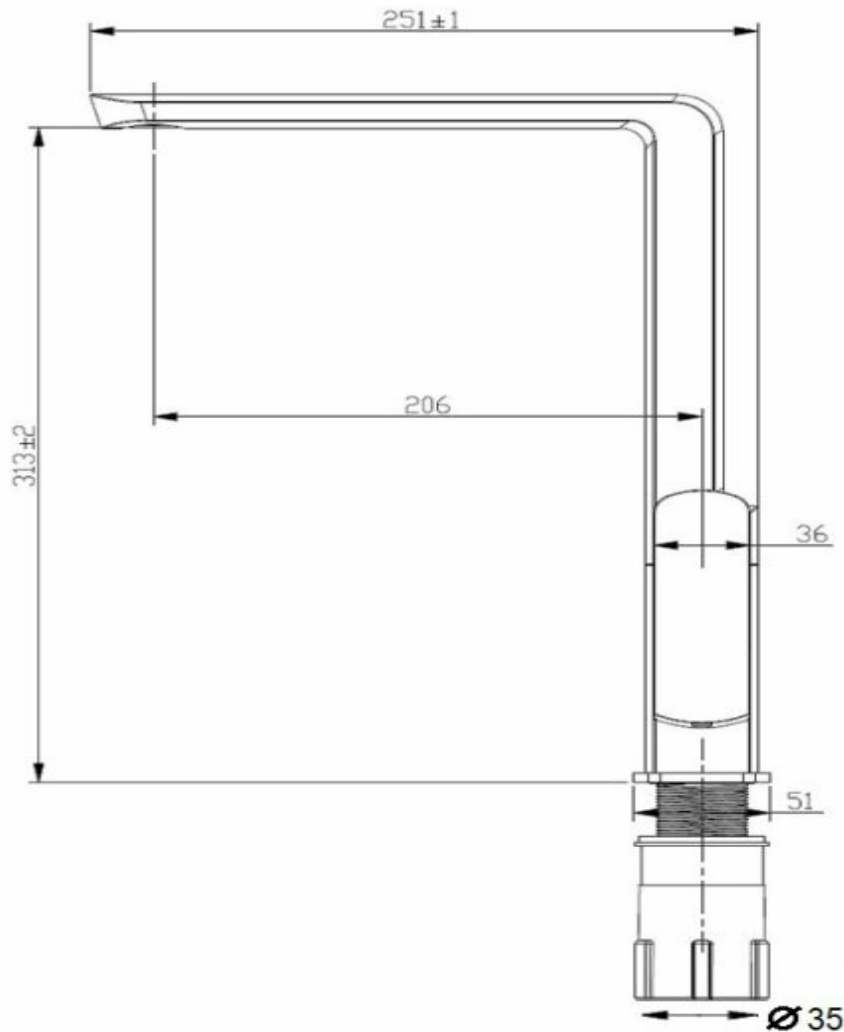

ION KITCHEN MIXER - BLACK

44203.13

$635

ELEMENTi

Residential/Light Commercial

Suitable for Residential/Light Commercial Use (Kitchens, Bathrooms and Laundries in Motels, Hotels and Retirement Villages)

10

Guarantee

10 Year Guarantee

5

Guarantee

5 Year Guarantee on coloured finish

4 Star WELS rating

More than 6.0 but not more than 7.5 litres per minute. Low/Unequal Pressure

5 Star WELS rating

More than 4.5 but not more than 6 litres per minute, Mains Pressure

Mains Pressure

Suitable for Mains Pressure.