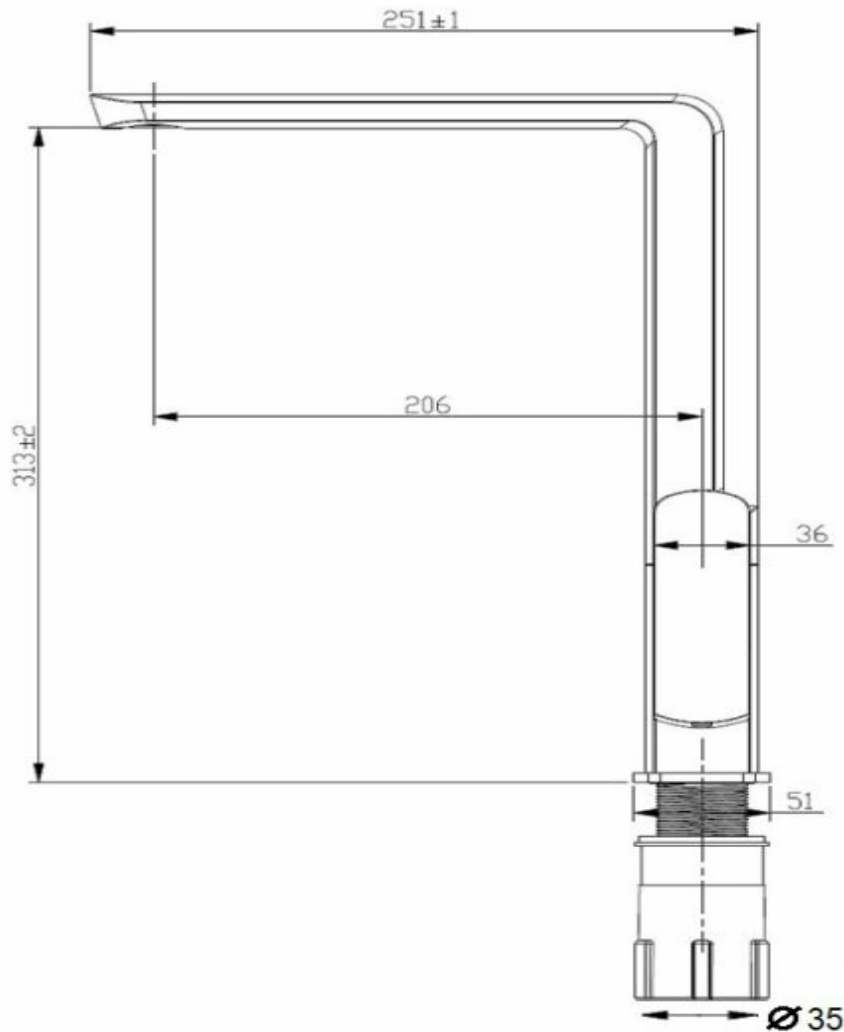

ION KITCHEN MIXER - CHROME

44203.02

$535

ELEMENTi

Residential/Light Commercial

Suitable for Residential/Light Commercial Use (Kitchens, Bathrooms and Laundries in Motels, Hotels and Retirement Villages)

10

Guarantee

10 Year Guarantee

5

Guarantee

5 Year Guarantee on coloured finish

4 Star WELS rating

More than 6.0 but not more than 7.5 litres per minute. Low/Unequal Pressure

5 Star WELS rating

More than 4.5 but not more than 6 litres per minute, Mains Pressure

Mains Pressure

Suitable for Mains Pressure.