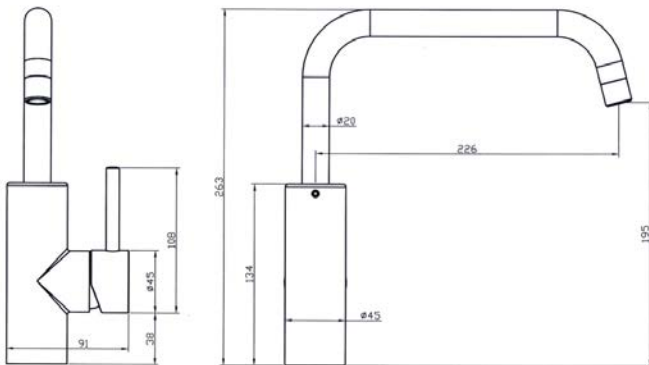

## ECHO MINIMALIST SQUARE SINK MIXER

**CONSTRUCTION:** Brass body

**CARTRIDGE TYPE:** Ceramic (SP033570)

**CLASSIFICATION:** Suitable for mains pressure only

**INLET CONNECTIONS:** 1/2" BSP Female

**WORKING PRESSURE:** 150 - 1000kPa

**DIMENSIONS FOR FITTING:** 35 mm diameter hole

**OPERATING TEMPERATURE:** 5 °C - 80 °C

- Solid brass construction for longevity
- Twin stud mounting for secure basin installation
- Stainless steel flexible inlet hoses
- Fixed cast spout fitted with aerator
- 4 star WELS rated on mains pressure (7.0 l/pm)

EM8104

Chrome

<http://www.methven.com/nz/echo-minimalist-square-neck-sink-mixer>