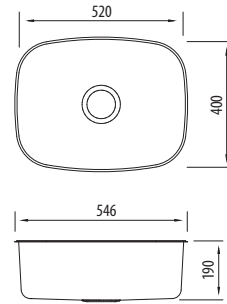

# Endeavour

EE50U NZ OF

Large Bowl Undermount Sink

All dimensions in mm

## Specifications /

<b>Sink size</b>	546W x 426H mm
<b>Bowl size</b>	Large Bowl 520W x 400H x 190D / 35L
<b>Construction</b>	2 piece, bowl and rim seam welded
<b>Material</b>	304 grade, 18/10 polished stainless steel (0.8 mm thick)
<b>Installation</b>	Undermount
<b>Fixings</b>	N/A
<b>Min cabinet size</b>	700 mm
<b>Tap holes</b>	N/A
<b>Waste fittings</b>	1 x 90 mm basket waste included
<b>Overflow</b>	Included
<b>Carton size</b>	680 x 610 x 210 mm
<b>Weight</b>	7 kg
<b>Warranty</b>	Lifetime manufacturer's warranty (refer to <a href="http://oliveri.co.nz">oliveri.co.nz</a> )
<b>Maintenance and care instructions</b>	All surfaces should be cleaned with mild liquid detergent or soap and water. To maintain the shine on your Oliveri stainless steel sink, we recommended the use of any of the easy to obtain, non-abrasive stainless steel cleaners or metal polishes.