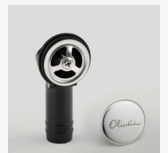

Overflow
Round with Cover