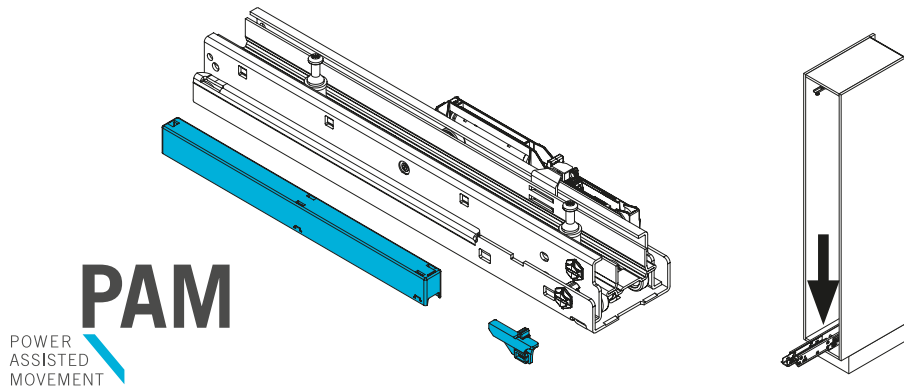

VS TAL[®] Larder

PAM DÄMPFEREINBAU / PAM DAMPER INSTALLATION

VAUTH
SAGEL

VAUTH
SAGEL
QUALITY
MADE IN GERMANY

PAM

POWER
ASSISTED
MOVEMENT

05 / 2017

VS TAL Larder