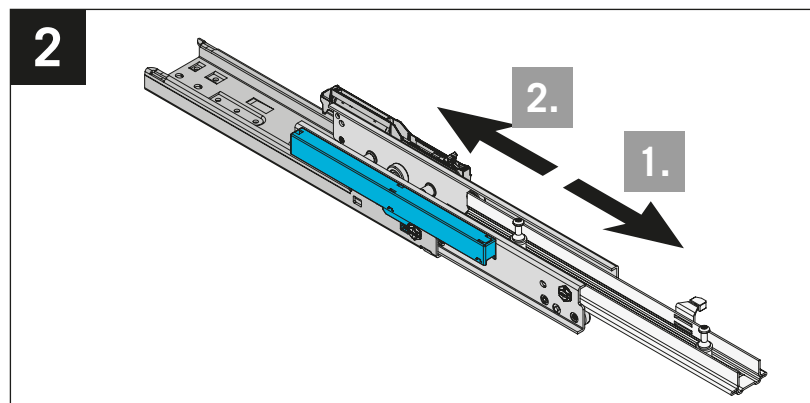

VS TAL[®] Larder

PAM DÄMPFEREINBAU / PAM DAMPER INSTALLATION

VAUTH
SAGEL

VAUTH
SAGEL
QUALITY
MADE IN GERMANY

PAM

POWER
ASSISTED
MOVEMENT

05 / 2017

VS TAL Larder