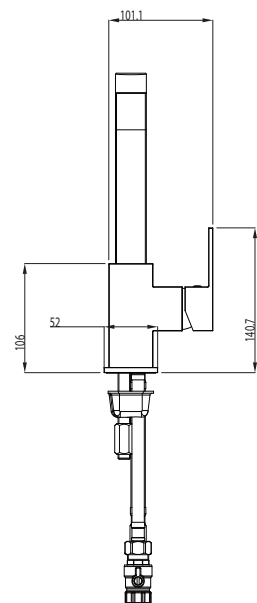

EDGE TAPWARE

Edge's square cut minimalist, modern European styling is suitable for all pressures (min 35kPa) and comes with a 30 year drip free warranty. The basin and sink mixers are made of solid brass, and the shower mixers are brass, with all tapware finished in chrome.

SINK MIXER

686620

FEATURES

- Made from solid Brass construction with a chrome finish
- Spout reach 192.5mm
- Suitable for all pressures, min 35kPa