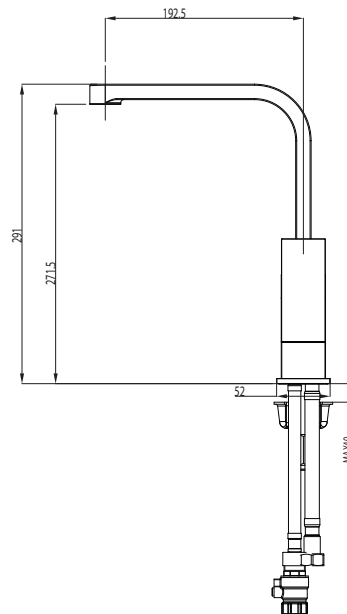

EDGE TAPWARE

Edge's square cut minimalist, modern European styling is suitable for all pressures (min 35kPa) and comes with a 30 year drip free warranty. The basin and sink mixers are made of solid brass, and the shower mixers are brass, with all tapware finished in chrome.

SINK MIXER

686620

FEATURES

- Made from solid Brass construction with a chrome finish
- Spout reach 192.5mm
- Suitable for all pressures, min 35kPa