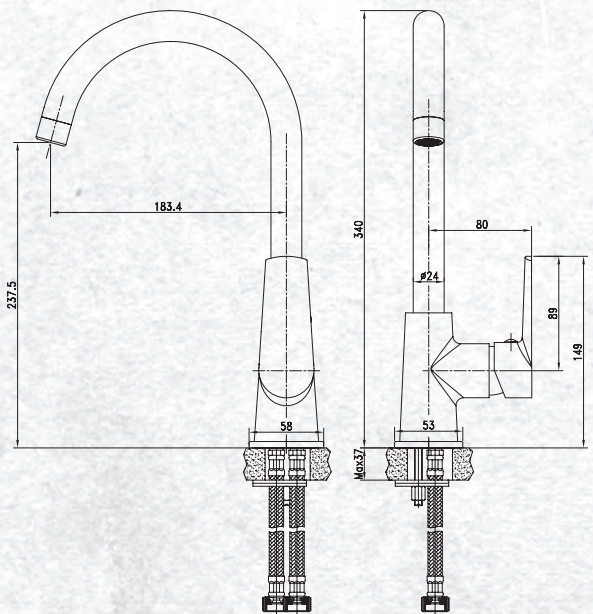

## ATLANTA TAPWARE

The Atlanta range has European style, that will add an air of sophistication to your bathroom. On trend with soft edging, this range is available in basin, shower and sink tapware.

SINK MIXER  
(7)692837

### FEATURES

- DR Solid brass
- Hot & cold etching
- Spout reach 183mm to centre of outlet
- Suitable for mains pressures
- 35mm cartridge
- Chrome finish

- WELS 4★ 7.0 lpm (Mains)