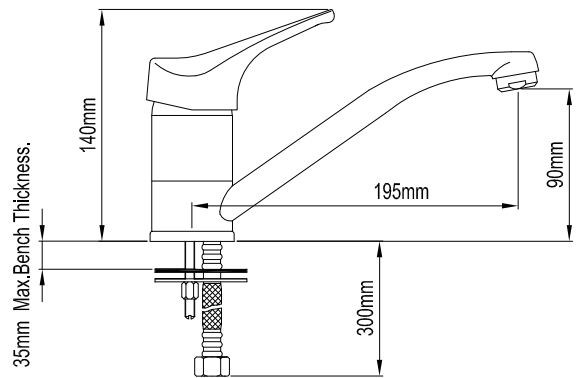

# ARMADA TAPWARE

Armada's clean, sculptured lines create a timeless, classic tapware design. Available for basin, bath, sink and shower in mains pressure only, Armada sets the scene for today's modern ceramic disc tapware.

## FEATURES

- 90mm from aerator to sink top
- 195mm spout reach (swivel)
- Coloured temperature indicator
- 40mm body
- Brass construction
- Chrome finish
- Mains pressure only
- *WELS 4★ 7.5 lpm*