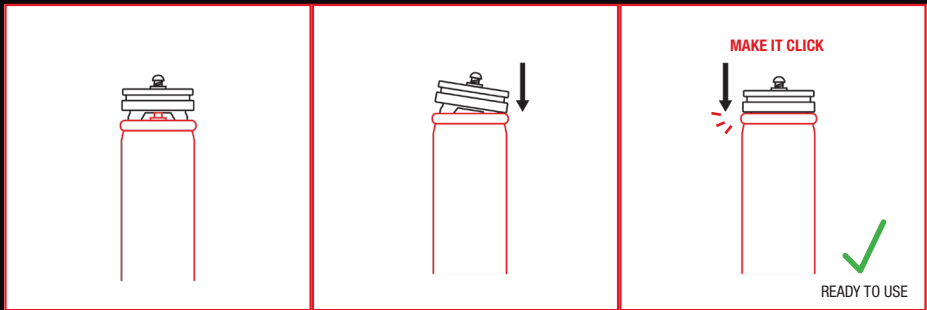

HOW TO ATTACH FUEL CELL TIPS

STRAIGHT TIP

RIGHT ANGLE TIP

DELFAST GUARANTEES THE HIGH PERFORMANCE OF THIS FUEL CELL 100%.

Delfast fully stand behind their products performing in competitor tools 100%.
Delfast will cover your tool's warranty period while using Delfast fasteners & fuel cells.