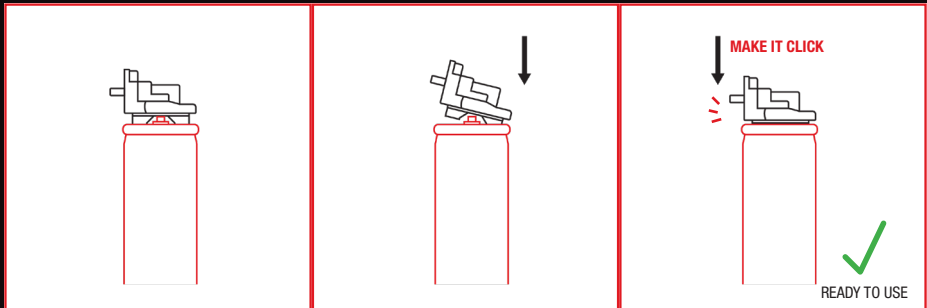

HOW TO ATTACH FUEL CELL TIPS

STRAIGHT TIP

RIGHT ANGLE TIP

DELFAST GUARANTEES THE HIGH PERFORMANCE OF THIS FUEL CELL 100%.

Delfast fully stand behind their products performing in competitor tools 100%.
Delfast will cover your tool's warranty period while using Delfast fasteners & fuel cells.