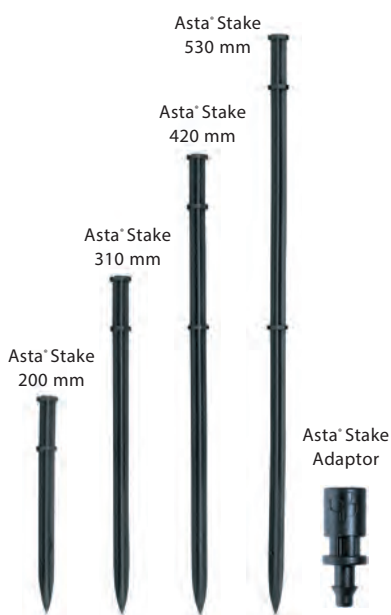

Asta® Stakes

TYPE	ORDER CODE	PACK QUANTITY	PACKS PER CARTON	CARTON (kg)
ASTA® STAKE 200 mm	40885	25	28	9.9
ASTA® STAKE 310 mm	40875	25	20	10.8
ASTA® STAKE 420 mm	40895	25	12	9.1
ASTA® STAKE 530 mm	40905	25	10	9.5

Asta® Stake Adaptor

TYPE	ORDER CODE	PACK QUANTITY	PACKS PER CARTON	CARTON (kg)
ASTA® STAKE ADAPTOR 4 mm (F) x 4.5 mm barb	41005	100	120	12.4

Asta® Stake Assemblies

TYPE	ORDER CODE	PACK QUANTITY	PACKS PER CARTON	CARTON (kg)
ASTA® STAKE ASSEMBLY w/300 mm off-take tube	43685	25	19	11.8
ASTA® STAKE ASSEMBLY w/600 mm off-take tube	43695	25	14	11.0